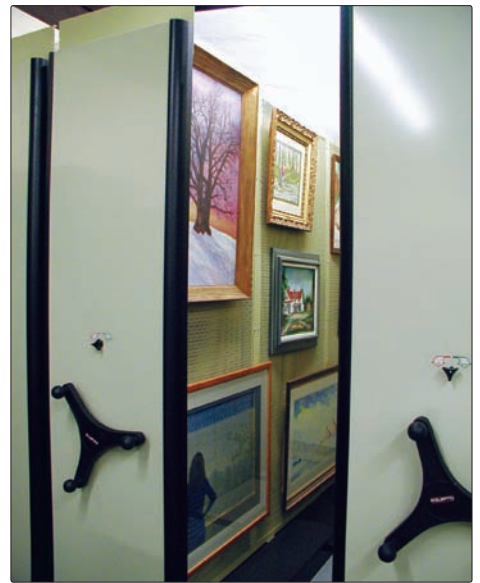

Modular Drawer Cabinets

Organize everything from the small artifacts to large paintings. Every heavy-duty Equipto modular drawer cabinet is engineered and manufactured with exacting precision. With multiple drawer options to choose from a modular drawer cabinet is just the security you need to keep vital artifacts safe and secure for years to come.

Features & Benefits

- Up to 400 lb. drawer capacity
- 100% extension for each drawer
- Easy smooth drawer operation
- Interchangeable partitions and dividers allow for infinite storage possibilities
- Add a lock for extra security

Contact your Equipto Inside sales team for more information